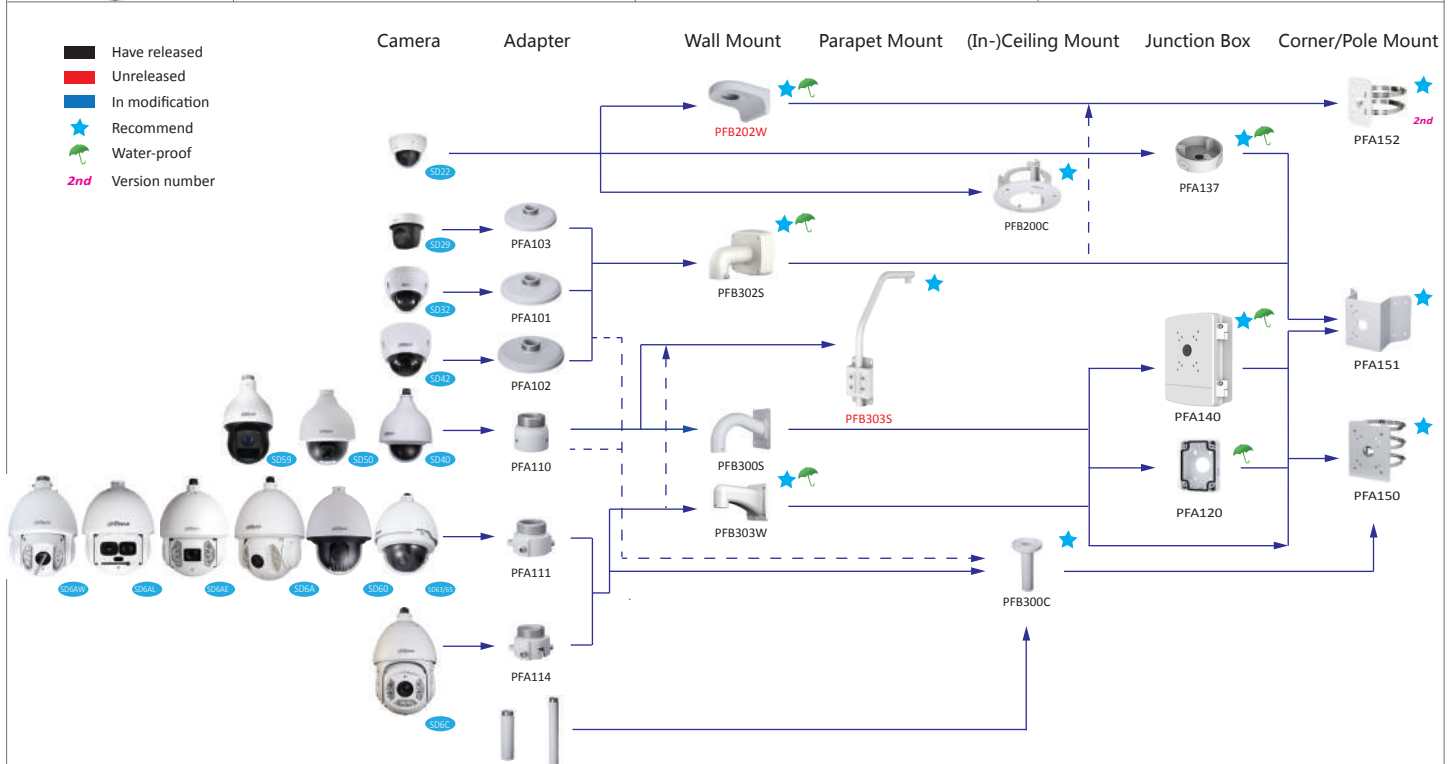

Selection of box cameras

Shape	Analog	HDCVI	Network
	FW181G	HFW1000/1100/1200/2120/2220S	HFW1120/1220/1320/4100/4120/4200/4220/4221/4300/4421S, HFW1000/1200S-W,
		HF3101	
		HF3220E	HF5121/5221/5421E, HF8281/8301/8331/81200E
			HFW5100/5200-IRA
		HFW1100/1200/2120/2220B	HFW4120/4220/4221/4421B(-AS)
		HFW1100/1200/2120/2220/2221D	HFW4120/4220/4221/4421D(-AS)
	FW181I	HFW2120/2220/2221E	HFW4100/4120/4200/4220/4221/4300/4421E
		HFW3220E-Z	HFW5100/5200/5300E-Z/VF, HFW8301E(-Z), HFW5121/5220/5221/5421/8231/8281/8331E-Z, HFW5200E-Z12
	FW181R	HFW1000/1100/1200R, HFW1000/1100/1200RM	
	FW181R-VF	HFW1100/1200/2120/2220R-VF, HFW2120/2220R-Z, HFW2221R-Z-IRE6	HFW2100/2200/2300R-Z/VF, HFW2101/2201R-ZS/VFS, HFW2120/2220/2320R-ZS/VFS-IRE6
		SDZ1020/2020/2030S-N	
		SDZH1020/2030S-N, SDZW1020/2030S-N	

Selection of dome cameras

Shape	Analog	HDCVI	Network
			HD1000/1200C(-W), HDB3200/4100/4200/4300C, HDB4100/4200/4300C(-A), EB5400/5500
			HDB4100/4200/4300F-PT, HDPW4100/4200/4300F-WPT
	DW181E	HDW2120/2220S	HDW1120/1220/1320S
		HDW1000/1100/1200/2120/2220M	HDW4120/4220/4421M
		HDW1100/1200/2120/2220R-VF	
	DW181R	HDW1000/1100R	
		HDW1200/2120/2220/2221E	HDW4120/4220/4221/4421E(-AS)
		HDW2120/2220/2221R-Z	HDW2120/2220/2320R-Z(S)
			HDB(W)5100/5200/5202/5300/5302/5502, HDB(W)8301(-Z), HDB(W)8281-Z
		HDBW3231E-Z	HDBW5121/5220/5221/5421/8231/8331E-Z
		HDBW3220E-Z	
		HDBW1100/1200/2120/2220/2221E	HDBW1000/1200E(-W), HDBW1120/1220/1320E, HDBW4100/4200/4300E(-S/-AS), HDBW4800E, HDBW4120/4220/4221/4421E(-AS)
	DBW181R-VF	HDBW1100/1200/2120/2220R-VF, HDBW2120/2220/2221R-Z	HDBW2100/2200/2300R-Z/VF, HDBW2101/2120/2201/2220/2320R-ZS/VFS
	DBW183H MW183H	HDBW2120/2220F, HDBW2120/2220/2221F-M	HDBW4120/4220/4221/4421F(-AS/-M), HDBW4120/4220/4221F-W
			EB(W)8600/81200

Notes :

1. PTZ dome cameras have the standard configurations, and the configurations have been as follows.