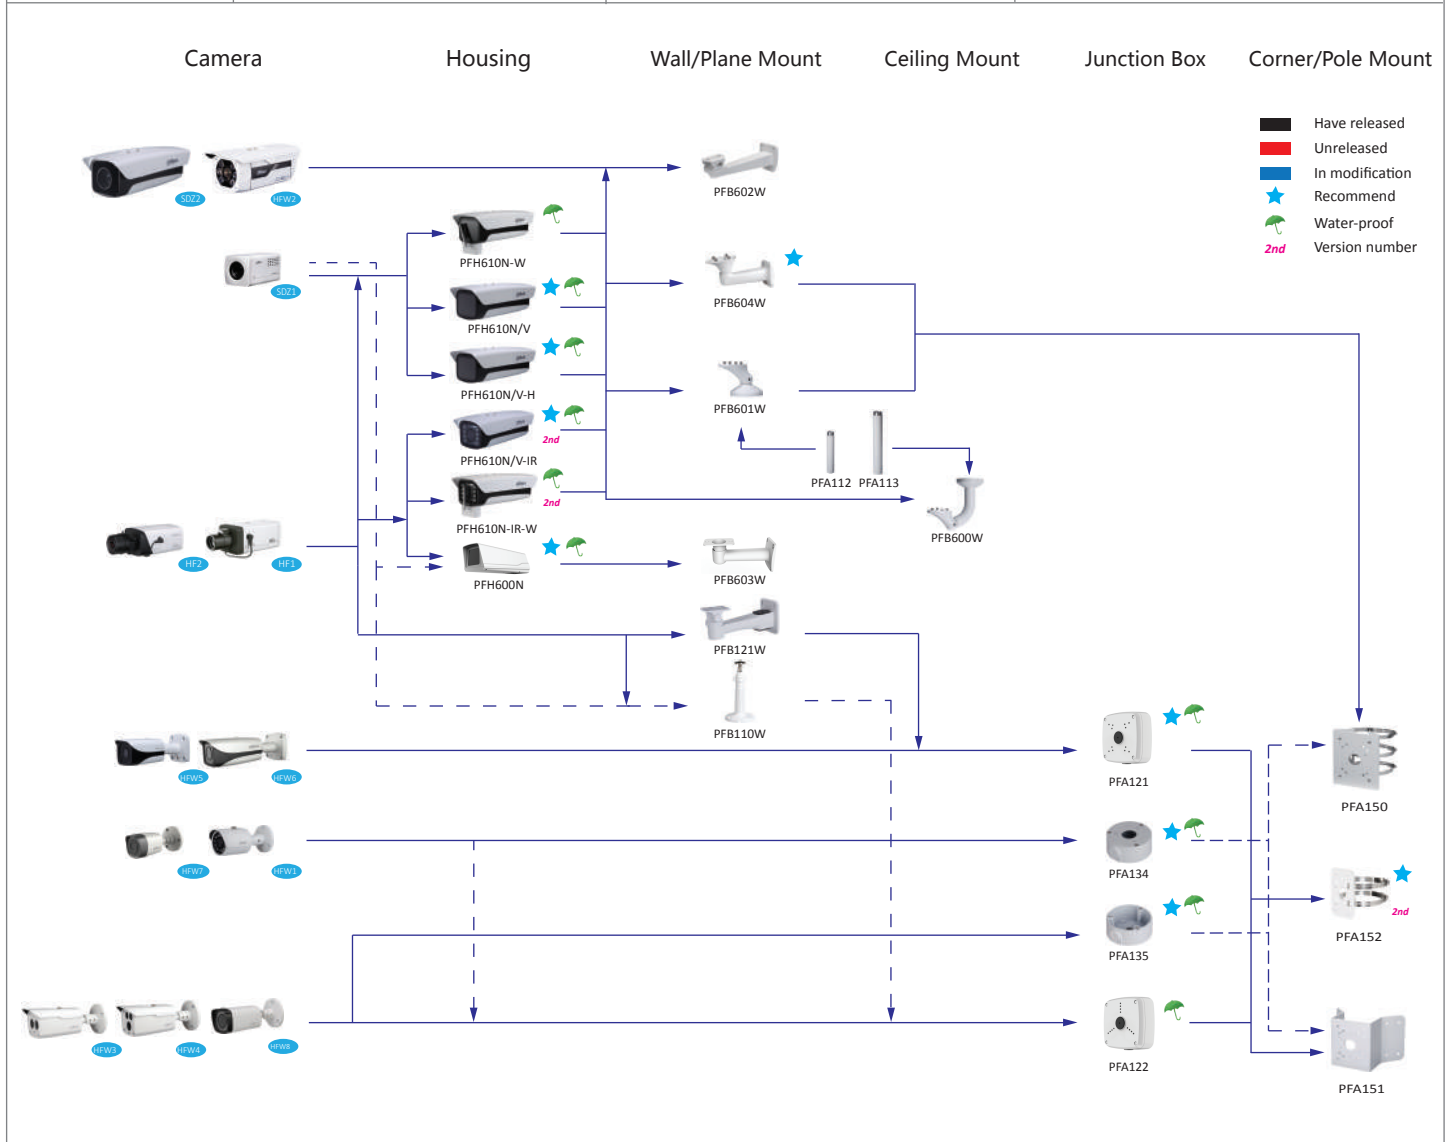

Selection of box cameras

Shape	Analog	HDCVI	Network
	FW181G	HFW1000/1100/1200/2120/2220S	HFW1120/1220/1320/4100/4120/4200/4220/4221/4300/4421S, HFW1000/1200S-W,
		HF3101	
		HF3220E	HF5121/5221/5421E, HF8281/8301/8331/81200E
			HFW5100/5200-IRA
		HFW1100/1200/2120/2220B	HFW4120/4220/4221/4421B(-AS)
		HFW1100/1200/2120/2220/2221D	HFW4120/4220/4221/4421D(-AS)
	FW181I	HFW2120/2220/2221E	HFW4100/4120/4200/4220/4221/4300/4421E
		HFW3220E-Z	HFW5100/5200/5300E-Z/VF, HFW8301E(-Z), HFW5121/5220/5221/5421/8231/8281/8331E-Z, HFW5200E-Z12
	FW181R	HFW1000/1100/1200R, HFW1000/1100/1200RM	
	FW181R-VF	HFW1100/1200/2120/2220R-VF, HFW2120/2220R-Z, HFW2221R-Z-IRE6	HFW2100/2200/2300R-Z/VF, HFW2101/2201R-ZS/VFS, HFW2120/2220/2320R-ZS/VFS-IRE6
		SDZ1020/2020/2030S-N	
		SDZH1020/2030S-N, SDZW1020/2030S-N	

Selection of dome cameras

Shape	Analog	HDCVI	Network
			HD1000/1200C(-W), HDB3200/4100/4200/4300C, HDB4100/4200/4300C(-A), EB5400/5500
			HDB4100/4200/4300F-PT, HDPW4100/4200/4300F-WPT
	DW181E	HDW2120/2220S	HDW1120/1220/1320S
		HDW1000/1100/1200/2120/2220M	HDW4120/4220/4421M
		HDW1100/1200/2120/2220R-VF	
	DW181R	HDW1000/1100R	
		HDW1200/2120/2220/2221E	HDW4120/4220/4221/4421E(-AS)
		HDW2120/2220/2221R-Z	HDW2120/2220/2320R-Z(S)
			HDB(W)5100/5200/5202/5300/5302/5502, HDB(W)8301(-Z), HDB(W)8281-Z
		HDBW3231E-Z	HDBW5121/5220/5221/5421/8231/8331E-Z
		HDBW3220E-Z	
		HDBW1100/1200/2120/2220/2221E	HDBW1000/1200E(-W), HDBW1120/1220/1320E, HDBW4100/4200/4300E(-S/-AS), HDBW4800E, HDBW4120/4220/4221/4421E(-AS)
	DBW181R-VF	HDBW1100/1200/2120/2220R-VF, HDBW2120/2220/2221R-Z	HDBW2100/2200/2300R-Z/VF, HDBW2101/2120/2201/2220/2320R-ZS/VFS
	DBW183H MW183H	HDBW2120/2220F, HDBW2120/2220/2221F-M	HDBW4120/4220/4221/4421F(-AS/-M), HDBW4120/4220/4221F-W
			EB(W)8600/81200

Notes :

1. PTZ dome cameras have the standard configurations, and the configurations have been as follows.