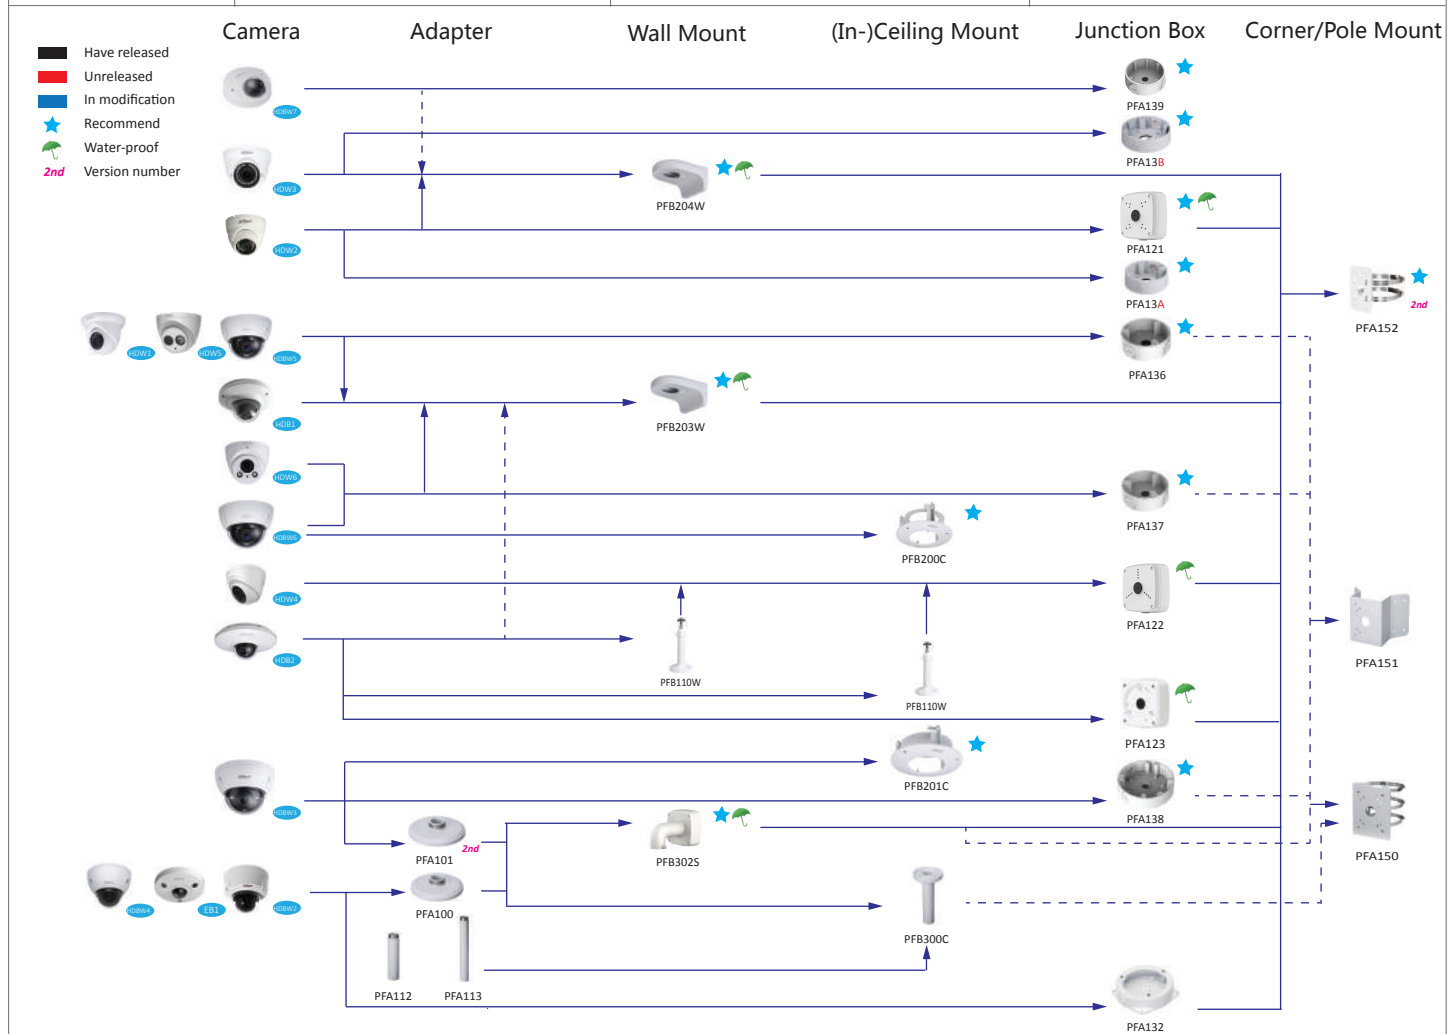

Selection of box cameras

Shape	Analog	HDCVI	Network
	FW181G	HFW1000/1100/1200/2120/2220S	HFW1120/1220/1320/4100/4120/4200/4220/4221/4300/4421S, HFW1000/1200S-W,
		HF3101	
		HF3220E	HF5121/5221/5421E, HF8281/8301/8331/81200E
			HFW5100/5200-IRA
		HFW1100/1200/2120/2220B	HFW4120/4220/4221/4421B(-AS)
		HFW1100/1200/2120/2220/2221D	HFW4120/4220/4221/4421D(-AS)
	FW181I	HFW2120/2220/2221E	HFW4100/4120/4200/4220/4221/4300/4421E
		HFW3220E-Z	HFW5100/5200/5300E-Z/VF, HFW8301E(-Z), HFW5121/5220/5221/5421/8231/8281/8331E-Z, HFW5200E-Z12
	FW181R	HFW1000/1100/1200R, HFW1000/1100/1200RM	
	FW181R-VF	HFW1100/1200/2120/2220R-VF, HFW2120/2220R-Z, HFW2221R-Z-IRE6	HFW2100/2200/2300R-Z/VF, HFW2101/2201R-ZS/VFS, HFW2120/2220/2320R-ZS/VFS-IRE6
		SDZ1020/2020/2030S-N	
		SDZH1020/2030S-N, SDZW1020/2030S-N	

Selection of dome cameras

Shape	Analog	HDCVI	Network
			HD1000/1200C(-W), HDB3200/4100/4200/4300C, HDB4100/4200/4300C(-A), EB5400/5500
			HDB4100/4200/4300F-PT, HDPW4100/4200/4300F-WPT
	DW181E	HDW2120/2220S	HDW1120/1220/1320S
		HDW1000/1100/1200/2120/2220M	HDW4120/4220/4421M
		HDW1100/1200/2120/2220R-VF	
	DW181R	HDW1000/1100R	
		HDW1200/2120/2220/2221E	HDW4120/4220/4221/4421E(-AS)
		HDW2120/2220/2221R-Z	HDW2120/2220/2320R-Z(S)
			HDB(W)5100/5200/5202/5300/5302/5502, HDB(W)8301(-Z), HDB(W)8281-Z
		HDBW3231E-Z	HDBW5121/5220/5221/5421/8231/8331E-Z
		HDBW3220E-Z	
		HDBW1100/1200/2120/2220/2221E	HDBW1000/1200E(-W), HDBW1120/1220/1320E, HDBW4100/4200/4300E(-S/-AS), HDBW4800E, HDBW4120/4220/4221/4421E(-AS)
	DBW181R-VF	HDBW1100/1200/2120/2220R-VF, HDBW2120/2220/2221R-Z	HDBW2100/2200/2300R-Z/VF, HDBW2101/2120/2201/2220/2320R-ZS/VFS
	DBW183H MW183H	HDBW2120/2220F, HDBW2120/2220/2221F-M	HDBW4120/4220/4221/4421F(-AS/-M), HDBW4120/4220/4221F-W
			EB(W)8600/81200

Notes :

1. PTZ dome cameras have the standard configurations, and the configurations have been as follows.